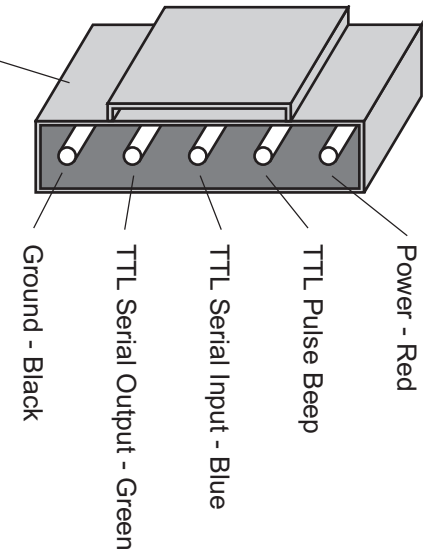

M15HP Board Dimensions

5 PIN MOLEX CONNECTOR

17517 Fabrica Way, Suite H
Cerritos, CA 90703 USA
P 714.367.2848 - F 714.367.2852
www.mediainc.com
info@mediainc.com

Specifications are subject to change without notice.