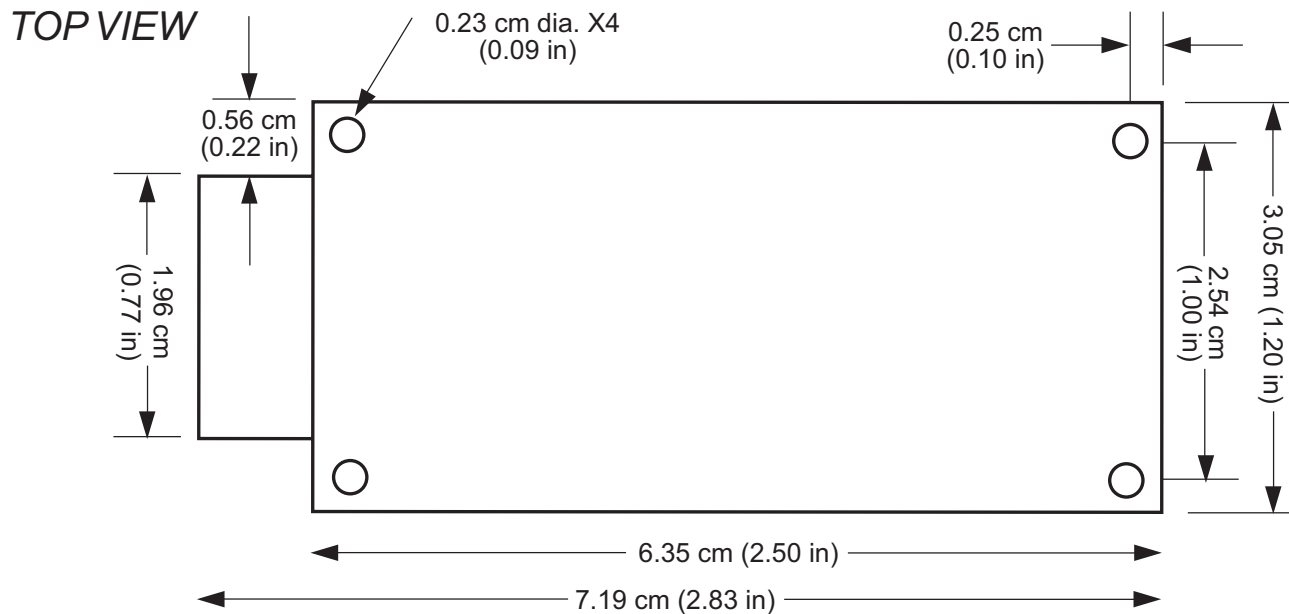

M15HP Board Dimensions

5 PIN MOLEX CONNECTOR

17517 Fabrica Way, Suite H
Cerritos, CA 90703 USA
P 714.367.2848 - F 714.367.2852
www.mediainc.com
info@mediainc.com

Specifications are subject to change without notice.