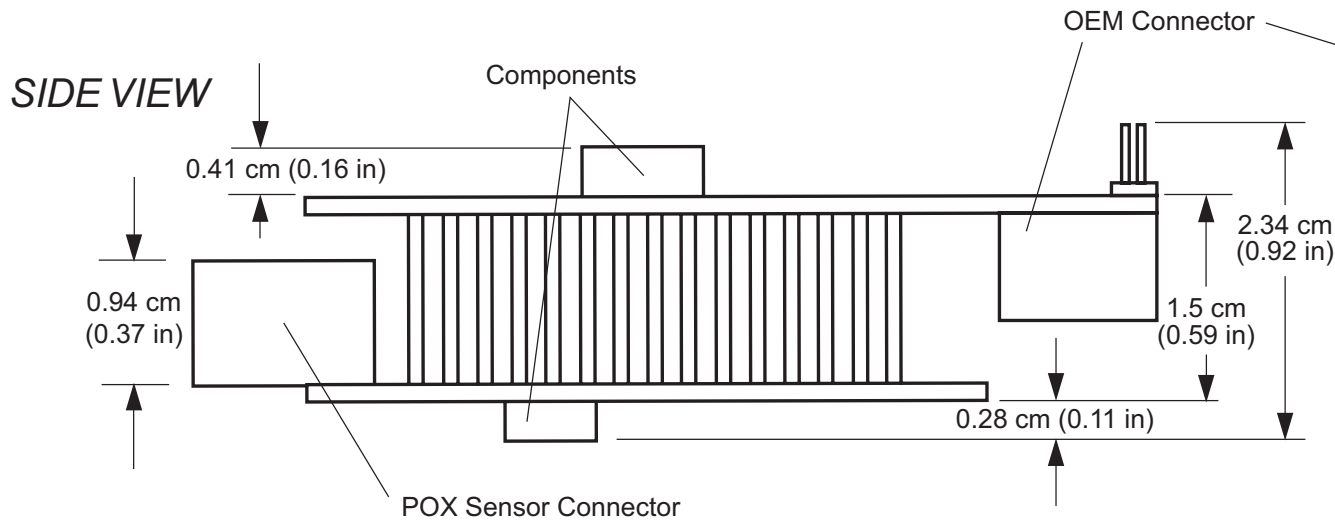

M15HP Board Dimensions

5 PIN MOLEX CONNECTOR

17517 Fabrica Way, Suite H
Cerritos, CA 90703 USA
P 714.367.2848 - F 714.367.2852
www.mediainc.com
info@mediainc.com

Specifications are subject to change without notice.