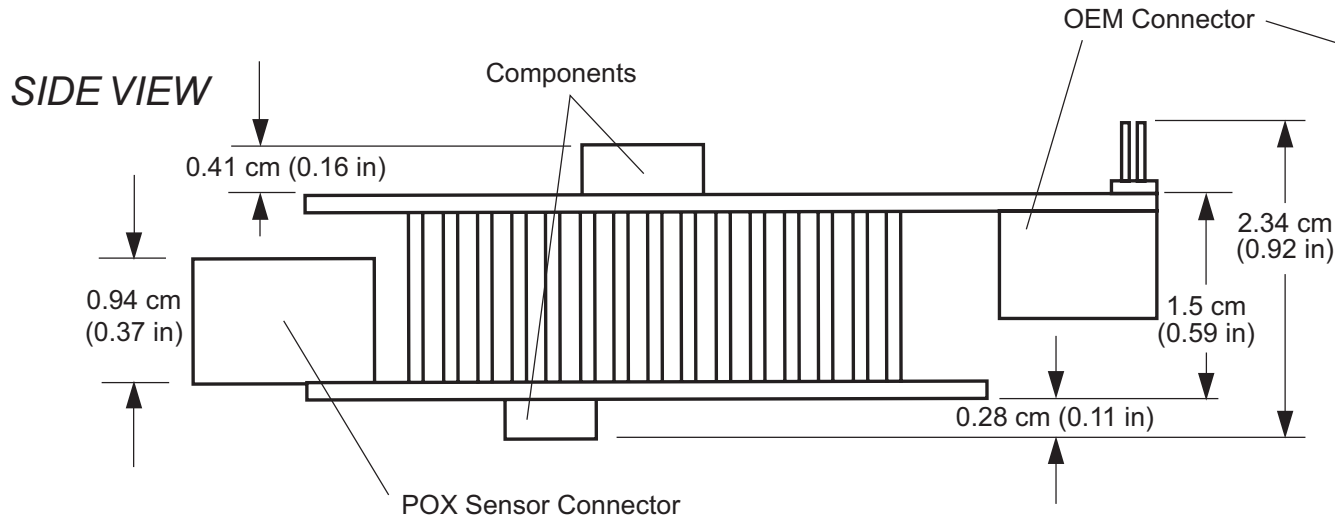

M15HP Board Dimensions

5 PIN MOLEX CONNECTOR

17517 Fabrica Way, Suite H
Cerritos, CA 90703 USA
P 714.367.2848 - F 714.367.2852
www.mediainc.com
info@mediainc.com

Specifications are subject to change without notice.