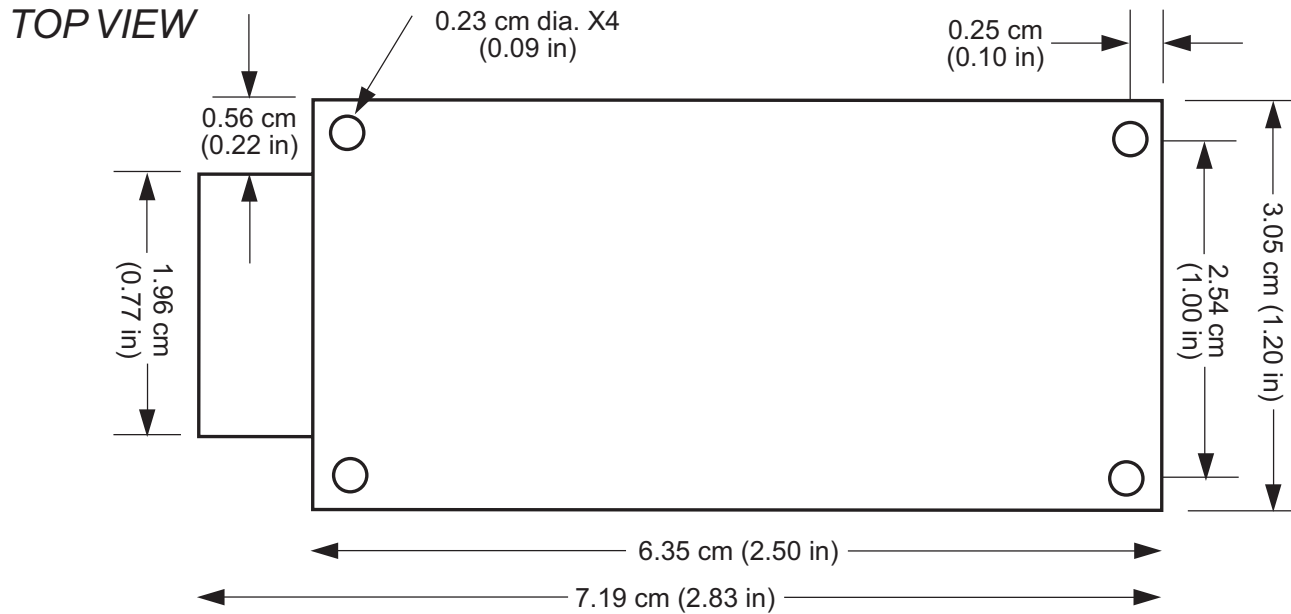

M15HP Board Dimensions

5 PIN MOLEX CONNECTOR

17517 Fabrica Way, Suite H
Cerritos, CA 90703 USA
P 714.367.2848 - F 714.367.2852
www.mediainc.com
info@mediainc.com

Specifications are subject to change without notice.